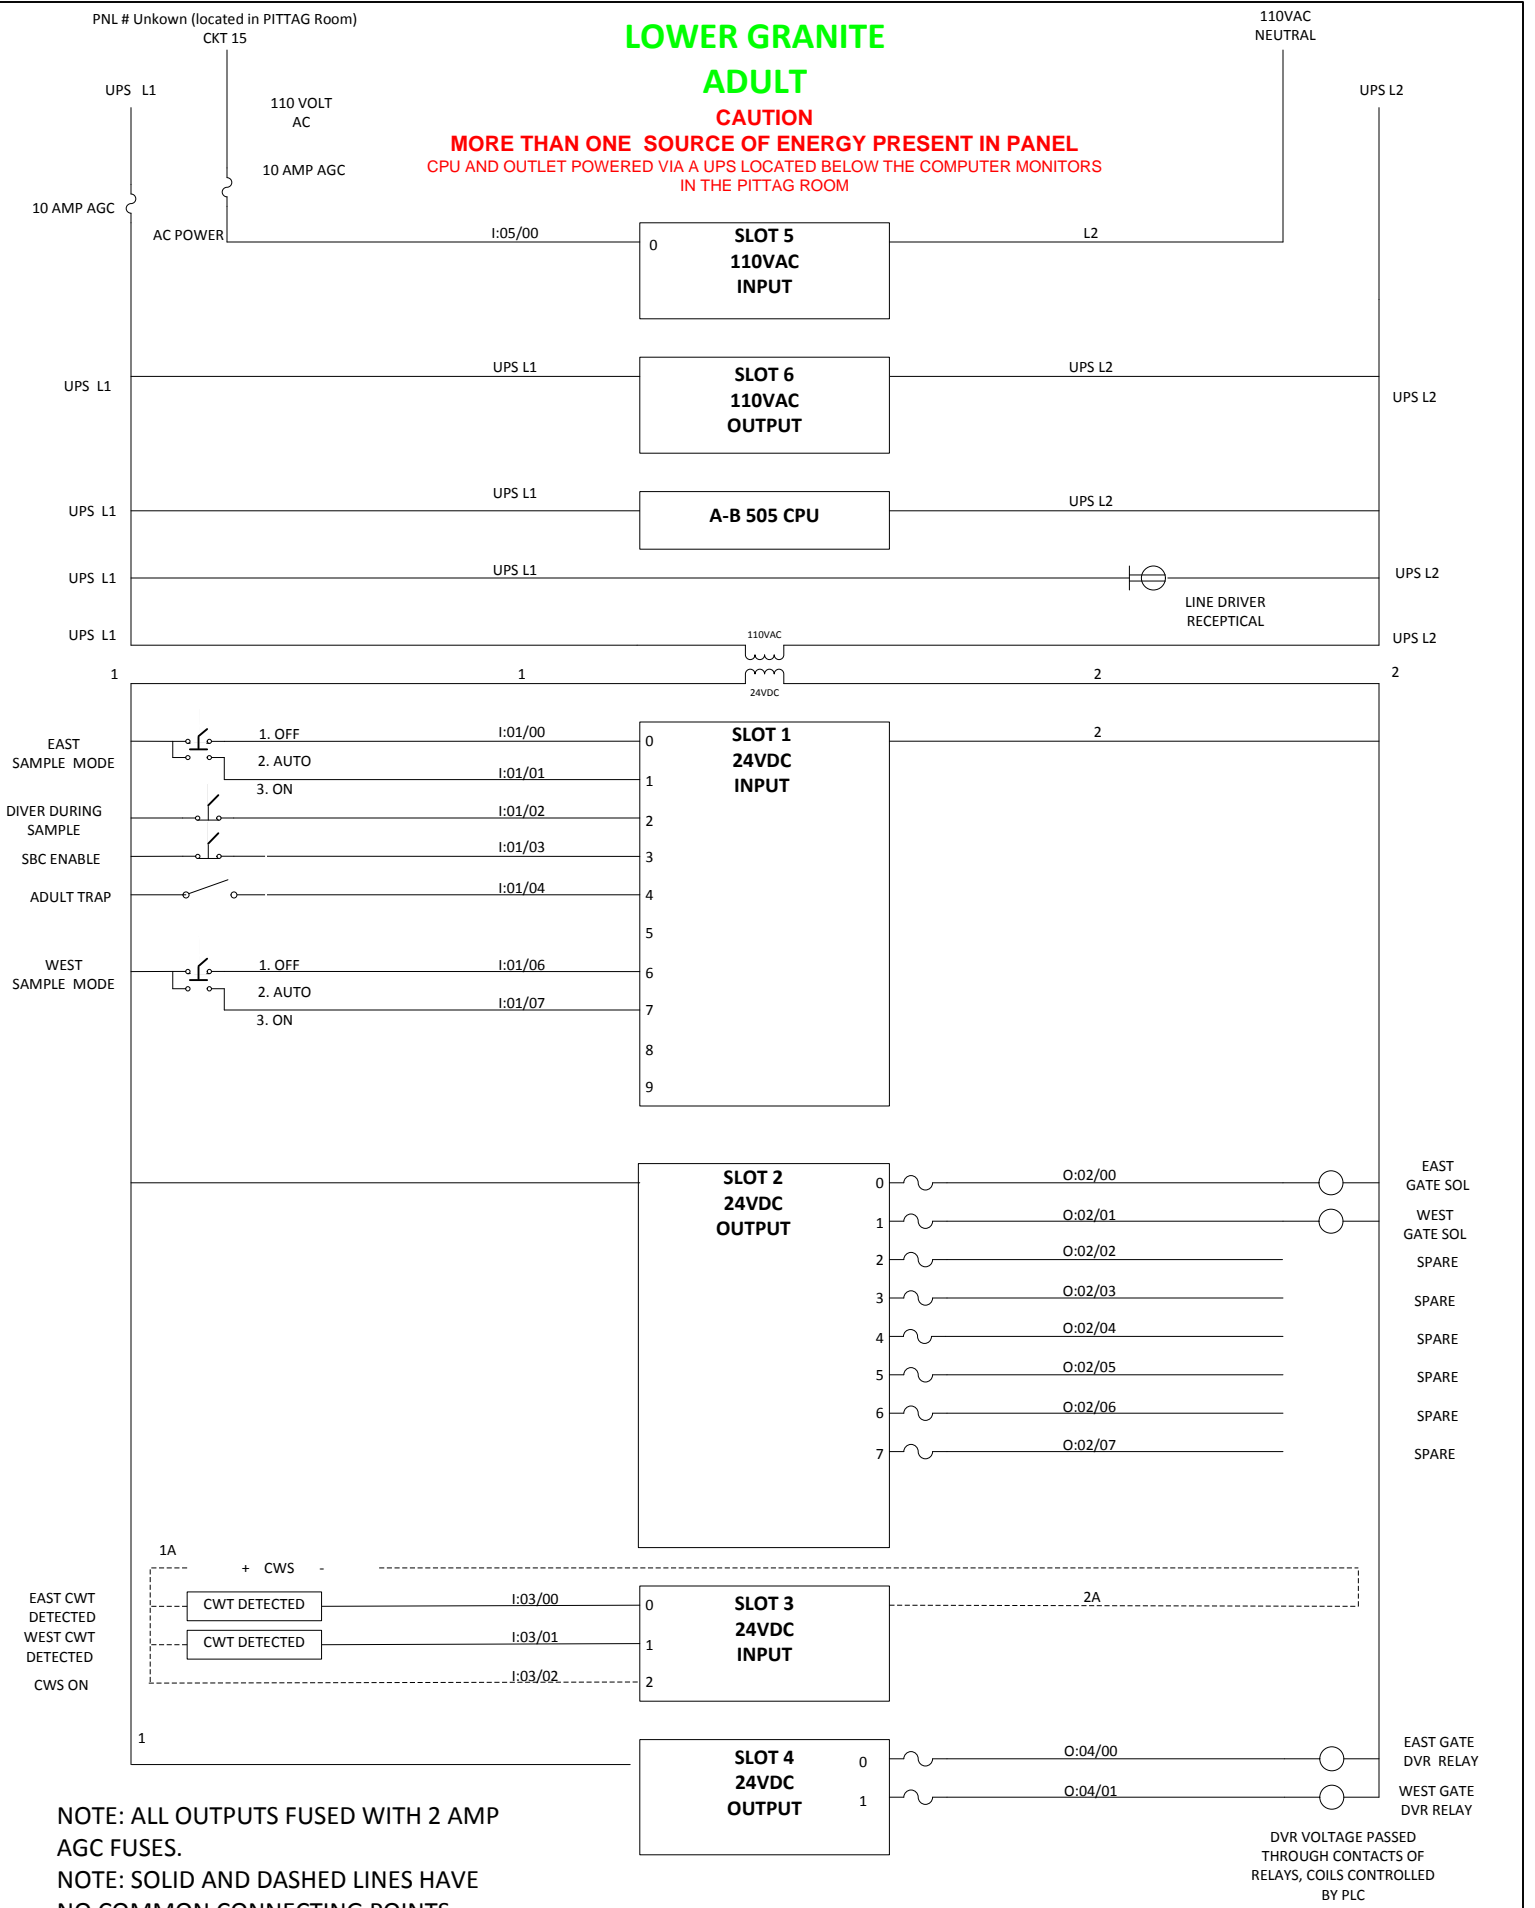

LOWER GRANITE

ADULT

CAUTION
MORE THAN ONE SOURCE OF ENERGY PRESENT IN PANEL
 CPU AND OUTLET POWERED VIA A UPS LOCATED BELOW THE COMPUTER MONITORS
 IN THE PITTAG ROOM

NOTE: ALL OUTPUTS FUSED WITH 2 AMP AGC FUSES.

NOTE: SOLID AND DASHED LINES HAVE NO COMMON CONNECTING POINTS
 .DASHED LINES INDICATE CWS POWERED LINES.

NAME: GRA	
REV 1	DRAWN BY: TNH
03/04/11	PSMFC

DVR VOLTAGE PASSED THROUGH CONTACTS OF RELAYS, COILS CONTROLLED BY PLC