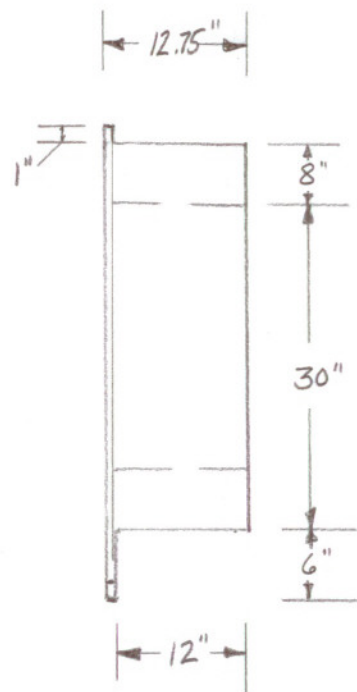

# ROSA DAM PIT TAG ANTENNA

- \* NOTES :
1. ANTENNA CAP BOX NOT SHOWN. APPROX. DIMENSIONS = 5" x 5" x 9" 
  2. 1/2" SPACING BETWEEN CONCRETE AND ANTENNA ON ALL SIDES.
  3. GROUND CABLE WILL EXIT FROM CAP BOX.