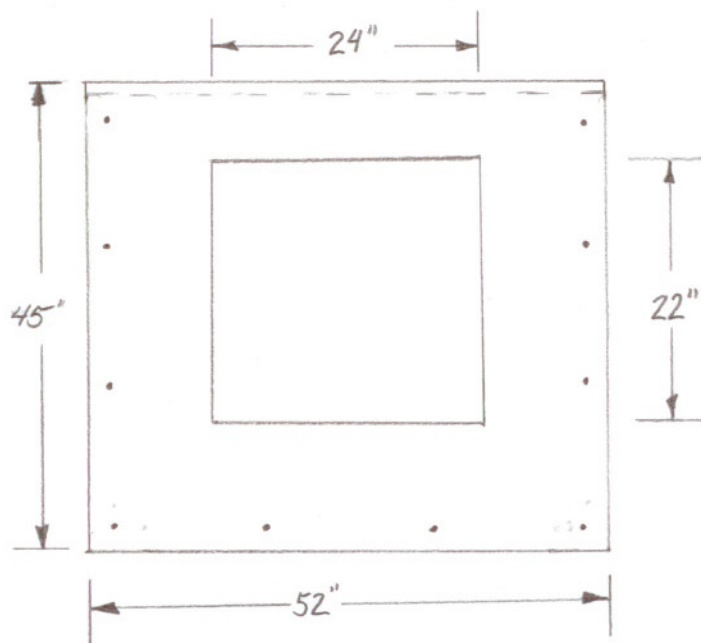

# ROSA DAM PIT TAG ANTENNA

- \* NOTES :
1. ANTENNA CAP BOX NOT SHOWN. APPROX. DIMENSIONS = 5" x 5" x 9" 
  2. 1/2" SPACING BETWEEN CONCRETE AND ANTENNA ON ALL SIDES.
  3. GROUND CABLE WILL EXIT FROM CAP BOX.