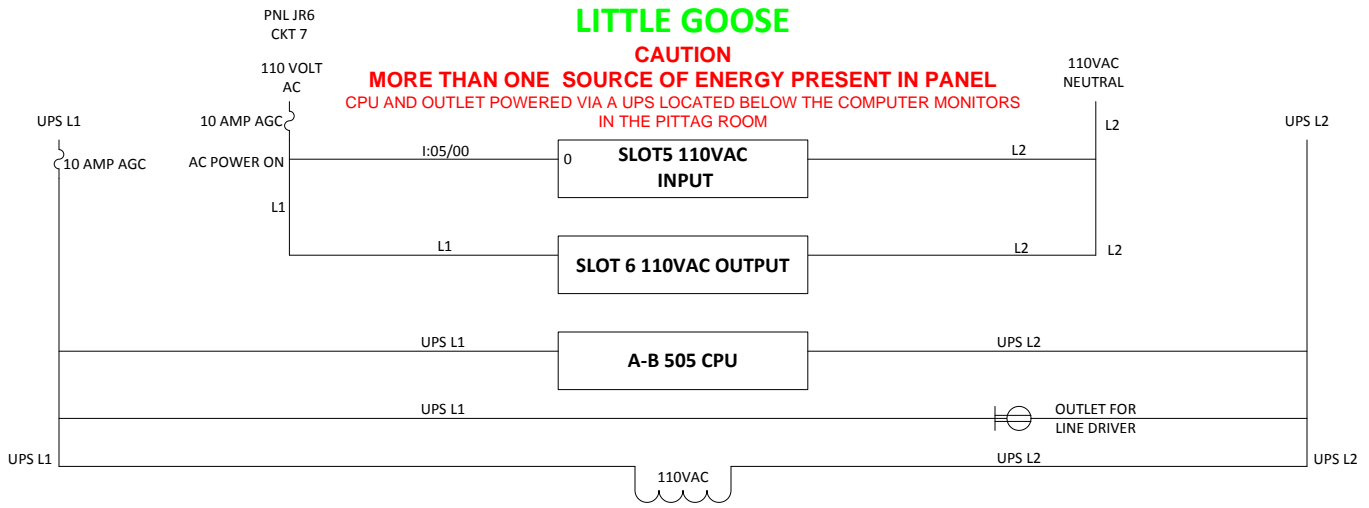

LITTLE GOOSE

CAUTION

MORE THAN ONE SOURCE OF ENERGY PRESENT IN PANEL
CPU AND OUTLET POWERED VIA A UPS LOCATED BELOW THE COMPUTER MONITORS
IN THE PITTAG ROOM

NOTE: ALL OUTPUTS FUSED WITH 2 AMP AGC FUSES.

NAME:	GOJ		
REV 1	DRAWN BY: TNH	2/23/11	PSMFC