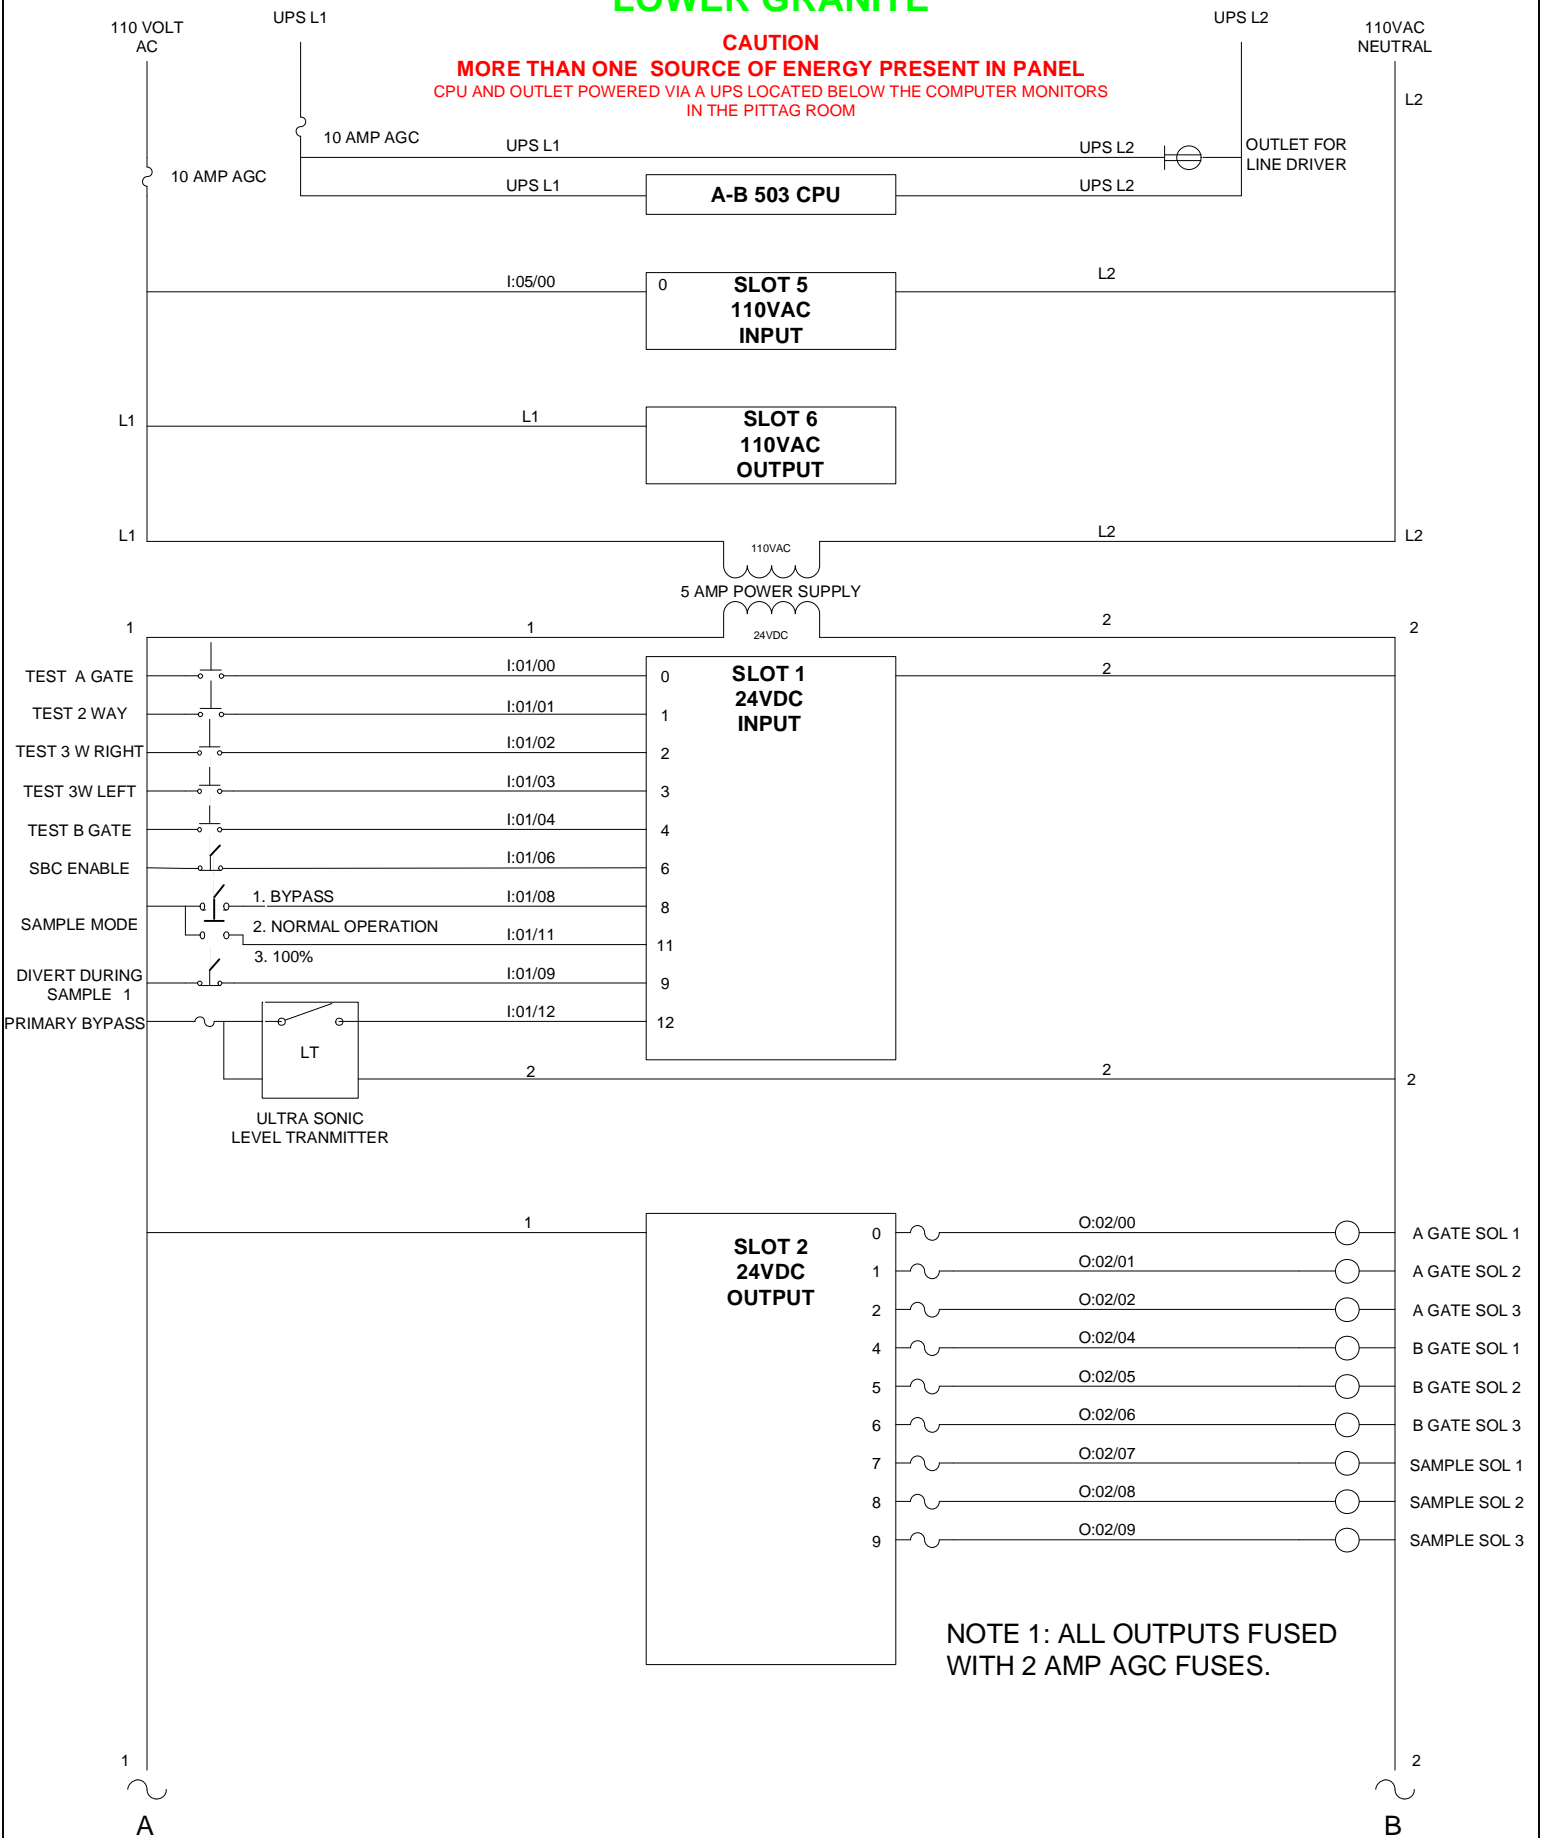

LOWER GRANITE

CAUTION
MORE THAN ONE SOURCE OF ENERGY PRESENT IN PANEL
 CPU AND OUTLET POWERED VIA A UPS LOCATED BELOW THE COMPUTER MONITORS
 IN THE PITTAG ROOM

NOTE 1: ALL OUTPUTS FUSED WITH 2 AMP AGC FUSES.

CONTINUED ON PAGE 2

CONTINUED ON PAGE 2

NAME:		GRJ	
REV	DRAWN BY:	TNH	06/25/07
1			PSMFC

LOWER GRANITE PAGE 2

CONTINUED ON PAGE 1

CONTINUED ON PAGE 1

NOTE 1: ALL OUTPUTS FUSED WITH 2 AMP AGC FUSES.

NOTE 2: E = EAST RACEWAY DIVERSION GATE

NAME: GRJ	
REV 1	DRAWN BY: TNH
03/23/07	PSMFC