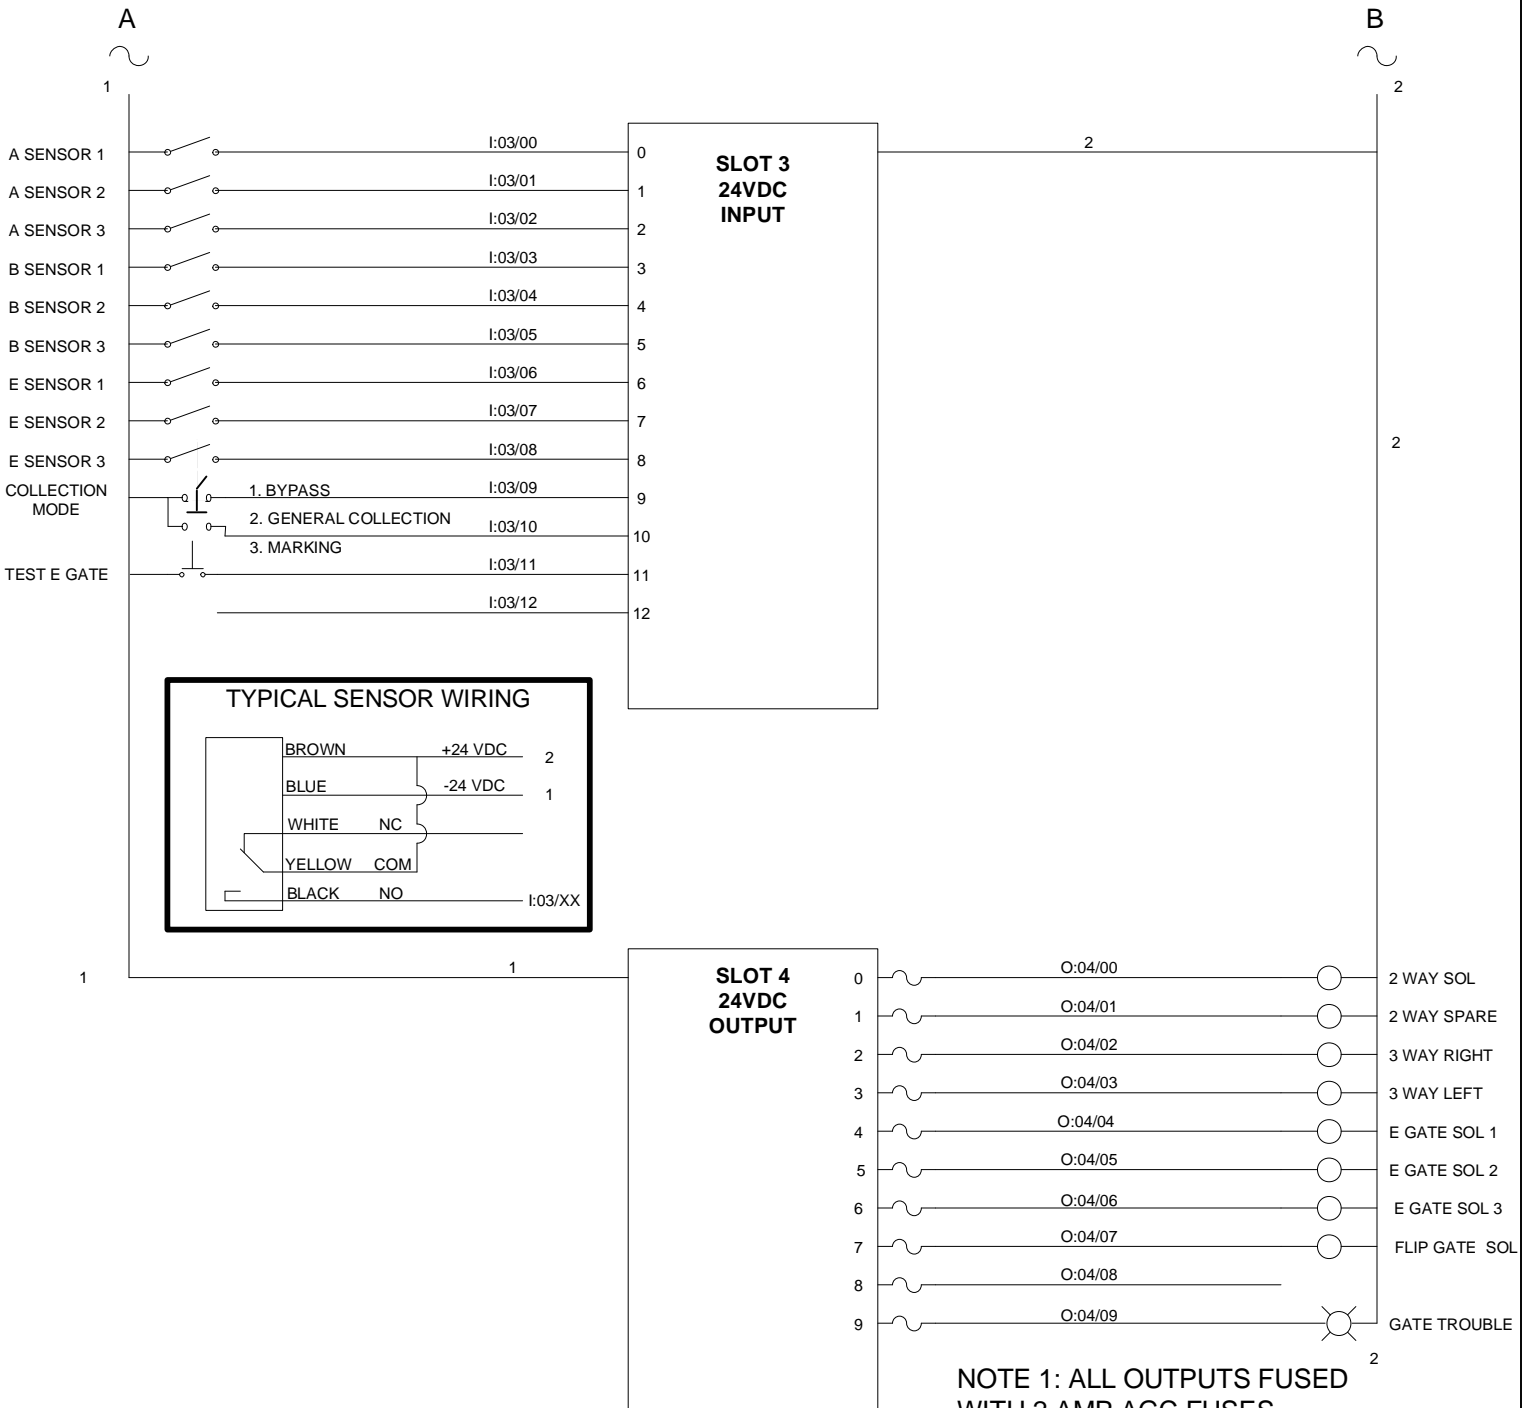

LOWER GRANITE

CAUTION
MORE THAN ONE SOURCE OF ENERGY PRESENT IN PANEL
 CPU AND OUTLET POWERED VIA A UPS LOCATED BELOW THE COMPUTER MONITORS
 IN THE PITTAG ROOM

NOTE 1: ALL OUTPUTS FUSED WITH 2 AMP AGC FUSES.

CONTINUED ON PAGE 2

CONTINUED ON PAGE 2

NAME:		GRJ	
REV	DRAWN BY:	TNH	06/25/07
1			PSMFC

LOWER GRANITE PAGE 2

CONTINUED ON PAGE 1

CONTINUED ON PAGE 1

NOTE 1: ALL OUTPUTS FUSED WITH 2 AMP AGC FUSES.

NOTE 2: E = EAST RACEWAY DIVERSION GATE

NAME: GRJ	
REV 1	DRAWN BY: TNH
03/23/07	PSMFC